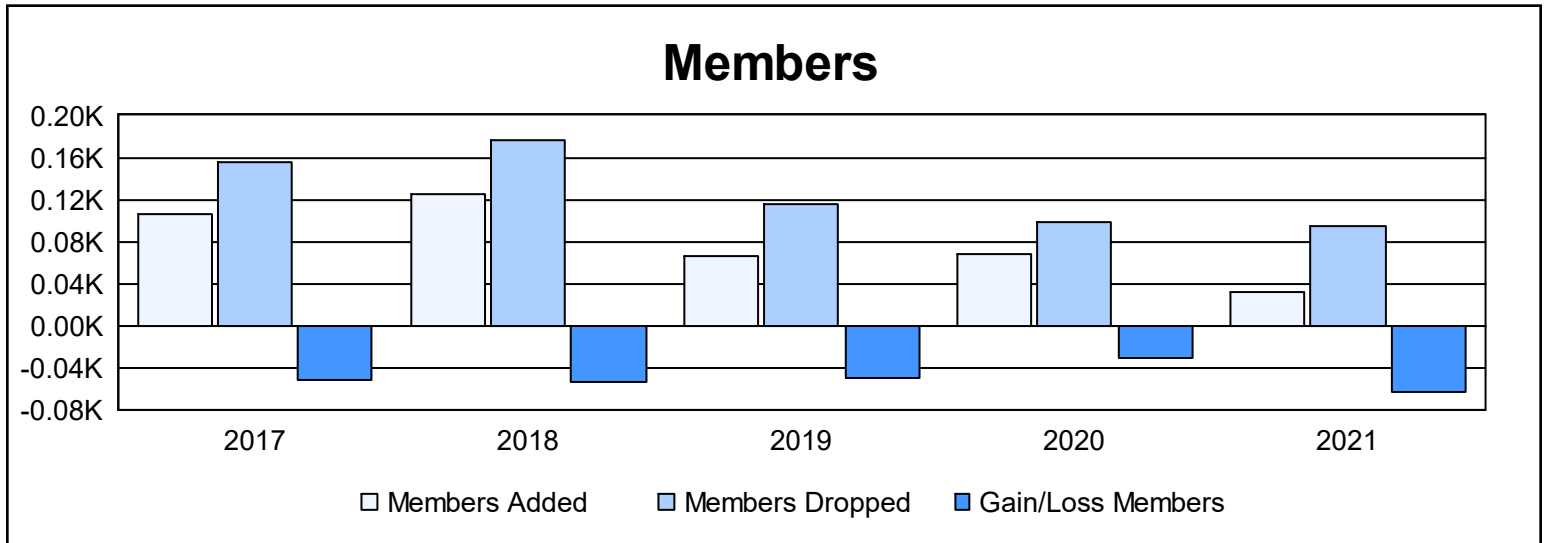

Year	New Clubs	Dropped Clubs	Gain/ Loss Clubs	New Members	Charter Members	Reinstate Members	Transfer Members	Total Member Added	Total Members Dropped	Gain/ Loss Members
2016-2017	0	3	-3	89	2	6	8	105	156	-51
2017-2018	0	2	-2	91	3	3	27	124	177	-53
2018-2019	0	2	-2	57	0	3	6	66	115	-49
2019-2020	0	2	-2	49	1	4	13	67	98	-31
2020-2021	0	2	-2	29	1	1	0	31	95	-64
<b>Average</b>	<b>0</b>	<b>2</b>	<b>-2</b>	<b>63</b>	<b>1</b>	<b>3</b>	<b>11</b>	<b>79</b>	<b>128</b>	<b>-50</b>

### Membership Composition June 2021 Cumulative