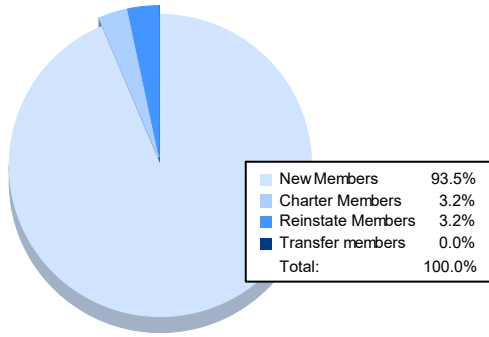

Year	New Clubs	Dropped Clubs	Gain/ Loss Clubs	New Members	Charter Members	Reinstate Members	Transfer Members	Total Member Added	Total Members Dropped	Gain/ Loss Members
2016-2017	0	3	-3	89	2	6	8	105	156	-51
2017-2018	0	2	-2	91	3	3	27	124	177	-53
2018-2019	0	2	-2	57	0	3	6	66	115	-49
2019-2020	0	2	-2	49	1	4	13	67	98	-31
2020-2021	0	2	-2	29	1	1	0	31	95	-64
<b>Average</b>	<b>0</b>	<b>2</b>	<b>-2</b>	<b>63</b>	<b>1</b>	<b>3</b>	<b>11</b>	<b>79</b>	<b>128</b>	<b>-50</b>

### Membership Composition June 2021 Cumulative