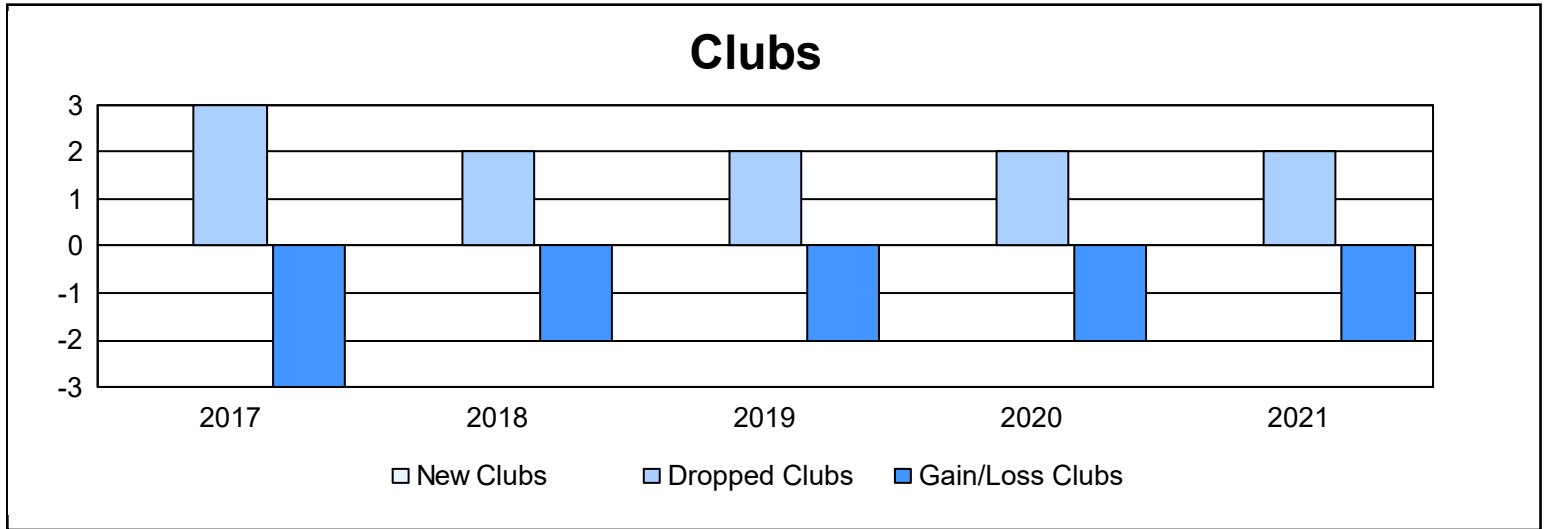

Year	New Clubs	Dropped Clubs	Gain/ Loss Clubs	New Members	Charter Members	Reinstate Members	Transfer Members	Total Member Added	Total Members Dropped	Gain/ Loss Members
2016-2017	0	3	-3	89	2	6	8	105	156	-51
2017-2018	0	2	-2	91	3	3	27	124	177	-53
2018-2019	0	2	-2	57	0	3	6	66	115	-49
2019-2020	0	2	-2	49	1	4	13	67	98	-31
2020-2021	0	2	-2	29	1	1	0	31	95	-64
<b>Average</b>	<b>0</b>	<b>2</b>	<b>-2</b>	<b>63</b>	<b>1</b>	<b>3</b>	<b>11</b>	<b>79</b>	<b>128</b>	<b>-50</b>

### Membership Composition June 2021 Cumulative